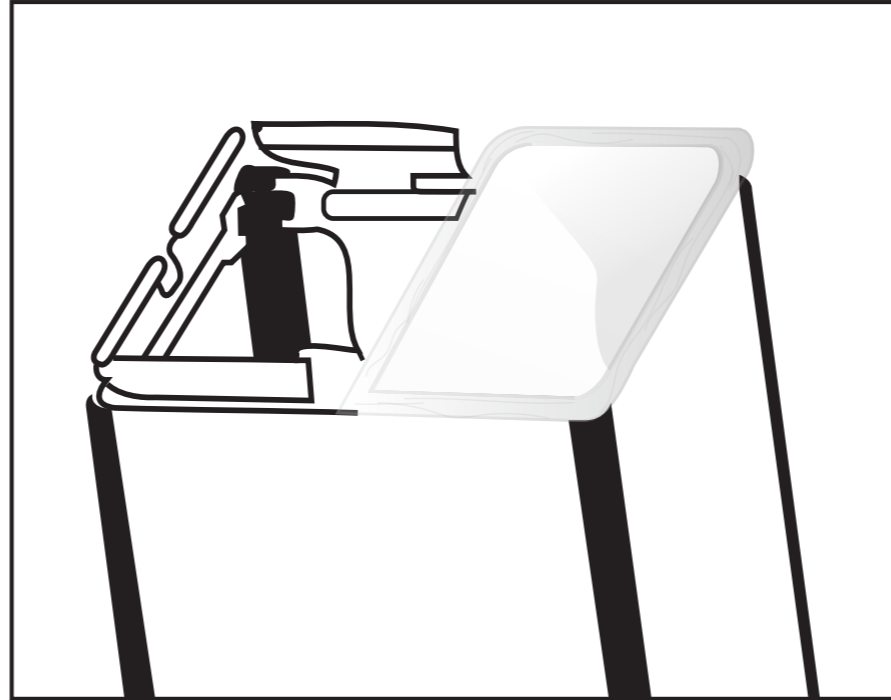

Roller holder shelf. Remove shelf for added storage below.

Place trash can liner over bag holder sides. Do not let trash can liner drape over outside display panels.

Feed Sani-Wipe or center pull paper towel through anti-ropeing slide bar tensioner. Adjust tension by sliding the bar left or right.