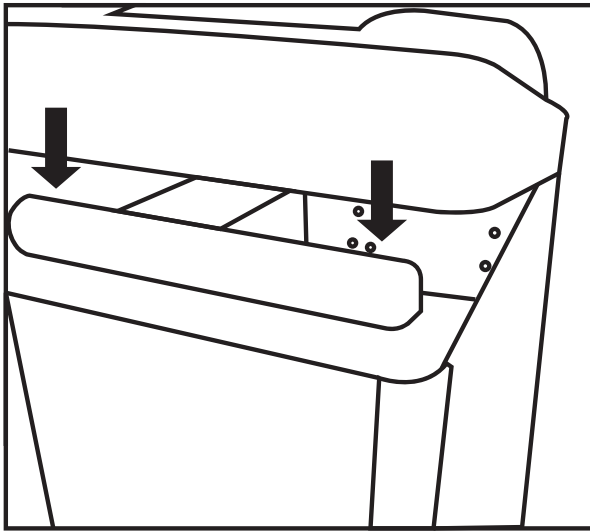

Press on lid until you feel/hear it snap onto the frame

Roller holder shelf. Remove shelf for added storage below.

Feed wipe through lid openings then slide wipes in slot.