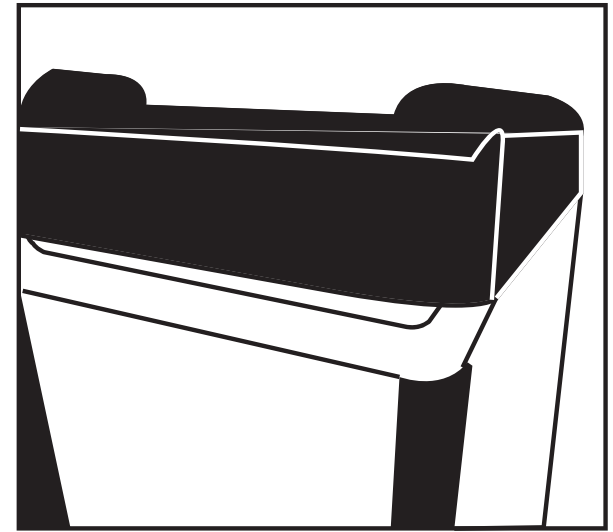

Press on lid until you feel/hear it snap onto the frame

Roller holder shelf. Remove shelf for added storage below.

Feed wipe through lid openings then slide wipes in slot.