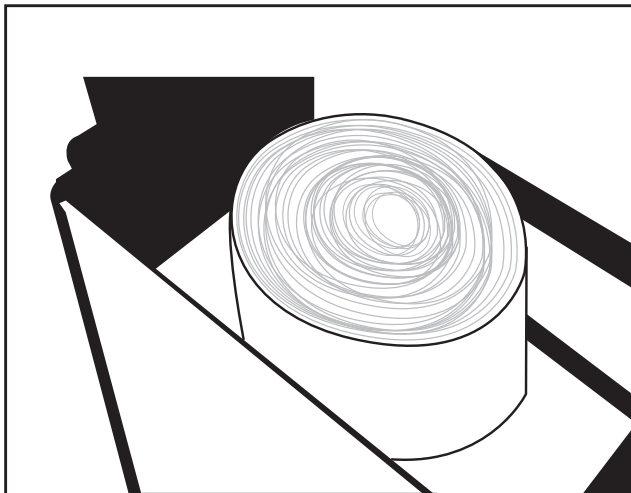

Press on lid until you feel/hear it snap onto the frame

Roller holder shelf. Remove shelf for added storage below.

Feed wipe through lid openings then slide wipes in slot.