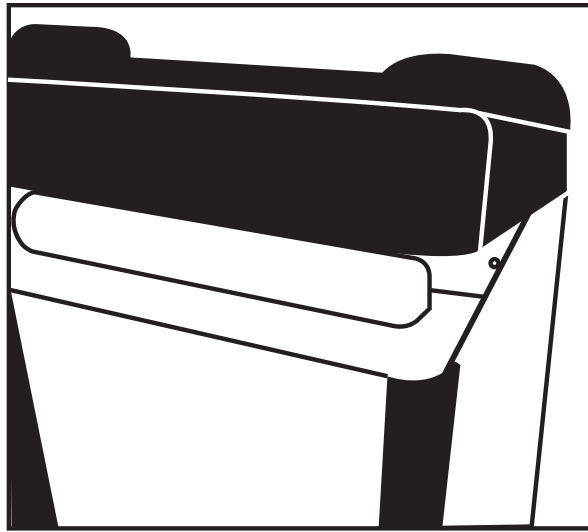

Press on lid until you feel/hear it snap onto the frame

Roller holder shelf. Remove shelf for added storage below.

Feed wipe through lid openings then slide wipes in slot.