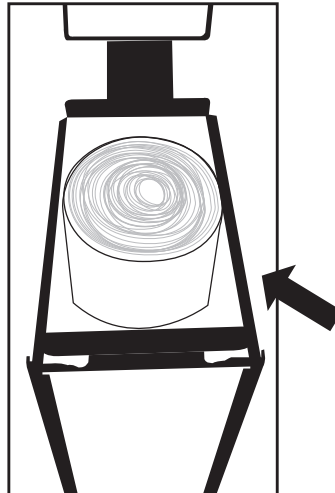

Press on lid until you feel/hear it snap onto the frame

Roller holder shelf. Remove shelf for added storage below.

Feed wipe through lid openings then slide wipes in slot.