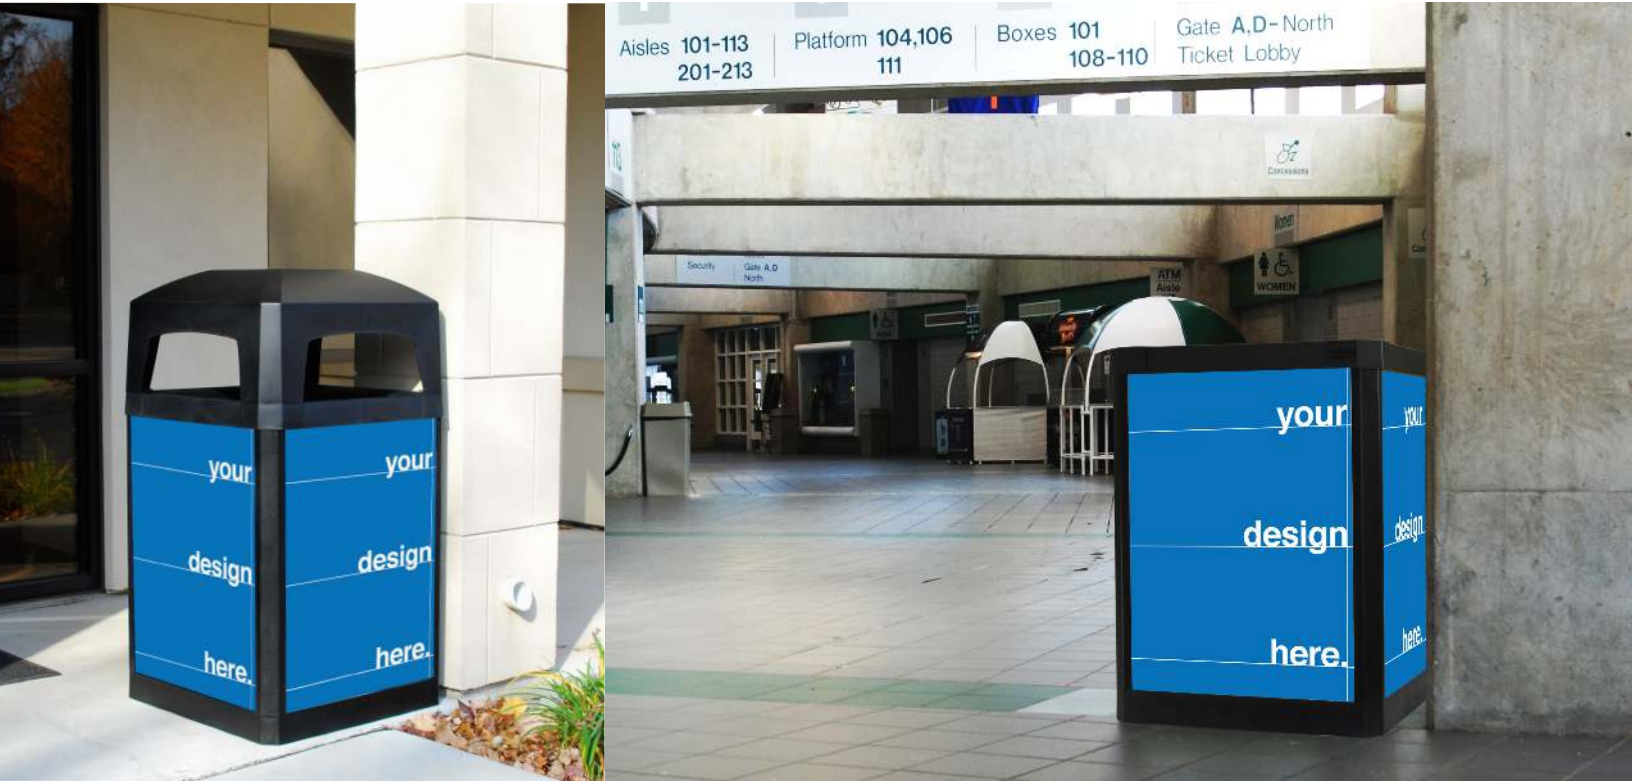

## The Bin That Communicates!

This ErgoCan collection and recycling system will enhance your collection program with eye catching graphic display panels. Enjoy the many benefits of this stylish system including:

- ✓ 60 Gallon - 26"W x 26"L x 48"H (660 x 660 x 1219mm). This large capacity bin is designed to handle a high volume of disposables during peak demand times. Use it indoors or outdoors. The showroom quality graphic display panels will clearly communicate your message from any angle in cafeterias, arenas & stadiums, outdoor grounds, special events, convention centers ... any space
- ✓ Collect up to 4 categories of recyclables & trash in a single EC2626 bin with the use of the Dome Lid, Recycling Inserts and Sorter (see next page for details). No longer do you need 4 bins to collect 4 recyclables, this will do it all-in-one
- ✓ Ergonomically friendly fold down door feature - Minimal lifting is required as bags are removed laterally across the door, not vertically through the top. May reduce the risk of MSD (Musculoskeletal Disorder); injuries to the neck, shoulder, and lower back due to heavy lifting vertically
- ✓ Unique Lid-Lock feature - conceals bag and eliminates bag "falling-in" problem for a consistently neat and clean appearance
- ✓ Perfect-Fit bags - Utilize 98% of the bag. Helps to reduce consumption thus saving costs
- ✓ ErgoCan bins are made with recycled plastic content
- ✓ Messaging Panels (your design here) – Effective & Visible Communication. Design your own messaging graphic display panels with our easy-to-use design templates. Or use our many stock designs. If you choose to use our designs, you may want to personalize it with your logo. That's right, we can add your logo to it! Go to our library of stock designs @ [www.ergocan.com/stockdesigns](http://www.ergocan.com/stockdesigns) or scan this QR code