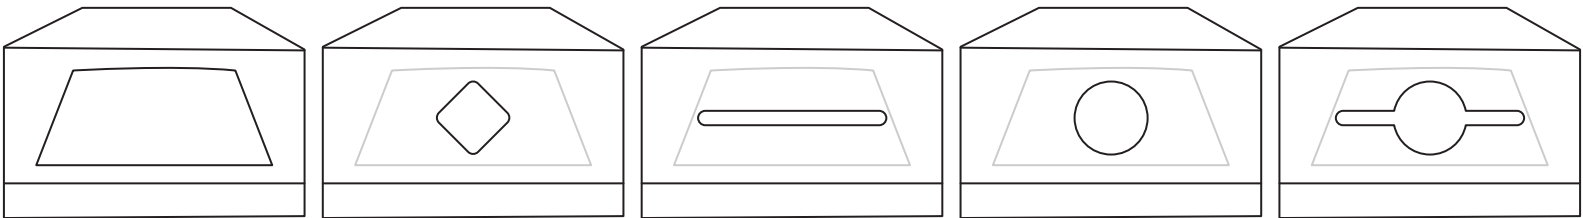

The Bin That Communicates!

EC2626 Sorter

This 4-section corrugated plastic sorter will turn your EC2626 bin into a multipurpose collection point for several recycling categories. Used with the dome lid, you can fill the lid openings with up to 4 different styles of recycling inserts (ECDOMEINSERT). For example, collect Plastic Bottles, Aluminum Cans, Paper, and Trash and the Sorter will keep each item separated for easy removal. You no longer need multiple bins to collect 4 different recyclables, this one will do it all. Go to www.ergocan.com/2626features or scan this QR code to learn about more EC2626 features!

For more information about the ECSORTER, check out the assembly instructions at www.ergocan.com/2626sorter-instructions or scan this QR code!

The Bin That Communicates!

EC2626DOMEINSERT

Utilize your Dome Lid for recycling as well as trash collection. Add Dome Lid Inserts to the lid openings for recycling a single category or 4 different categories. For example, collect all Bottles or multiple recycling categories such as Bottles, Paper, Cans, and Trash. These Dome Lid Inserts fit securely into the openings, but can be removed easily as your needs change

4 openings in the EC2626 Dome Lid

Fill the openings with your choice of 4 styles of recycling inserts

Diamond insert

Slot insert

Hole insert

Hole/Slot insert